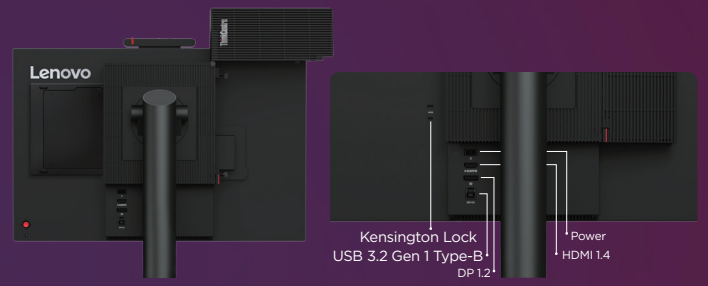

Features of ThinkCentre Tiny-In-One (TIO) 24 Gen 5

Tiny Packages that pack a punch

The TIO 24 Gen 5 is a modular device that supports Lenovo's range of ThinkCentre and ThinkStation Tiny Computers from 4th Gen. You can easily and quickly attach the Tiny to the monitor and secure them in a dedicated slot on the monitor's back, offering a clutter-free desk. An unchanged installation process ensures that you have a consistent and smooth experience when attaching Tiny PCs to the monitor. Connect multiple different devices such as laptops, towers, or notebooks using the available HDMI or DP ports. Easily secure both your TIO monitor and Tiny Computer with the Kensington lock for additional security.