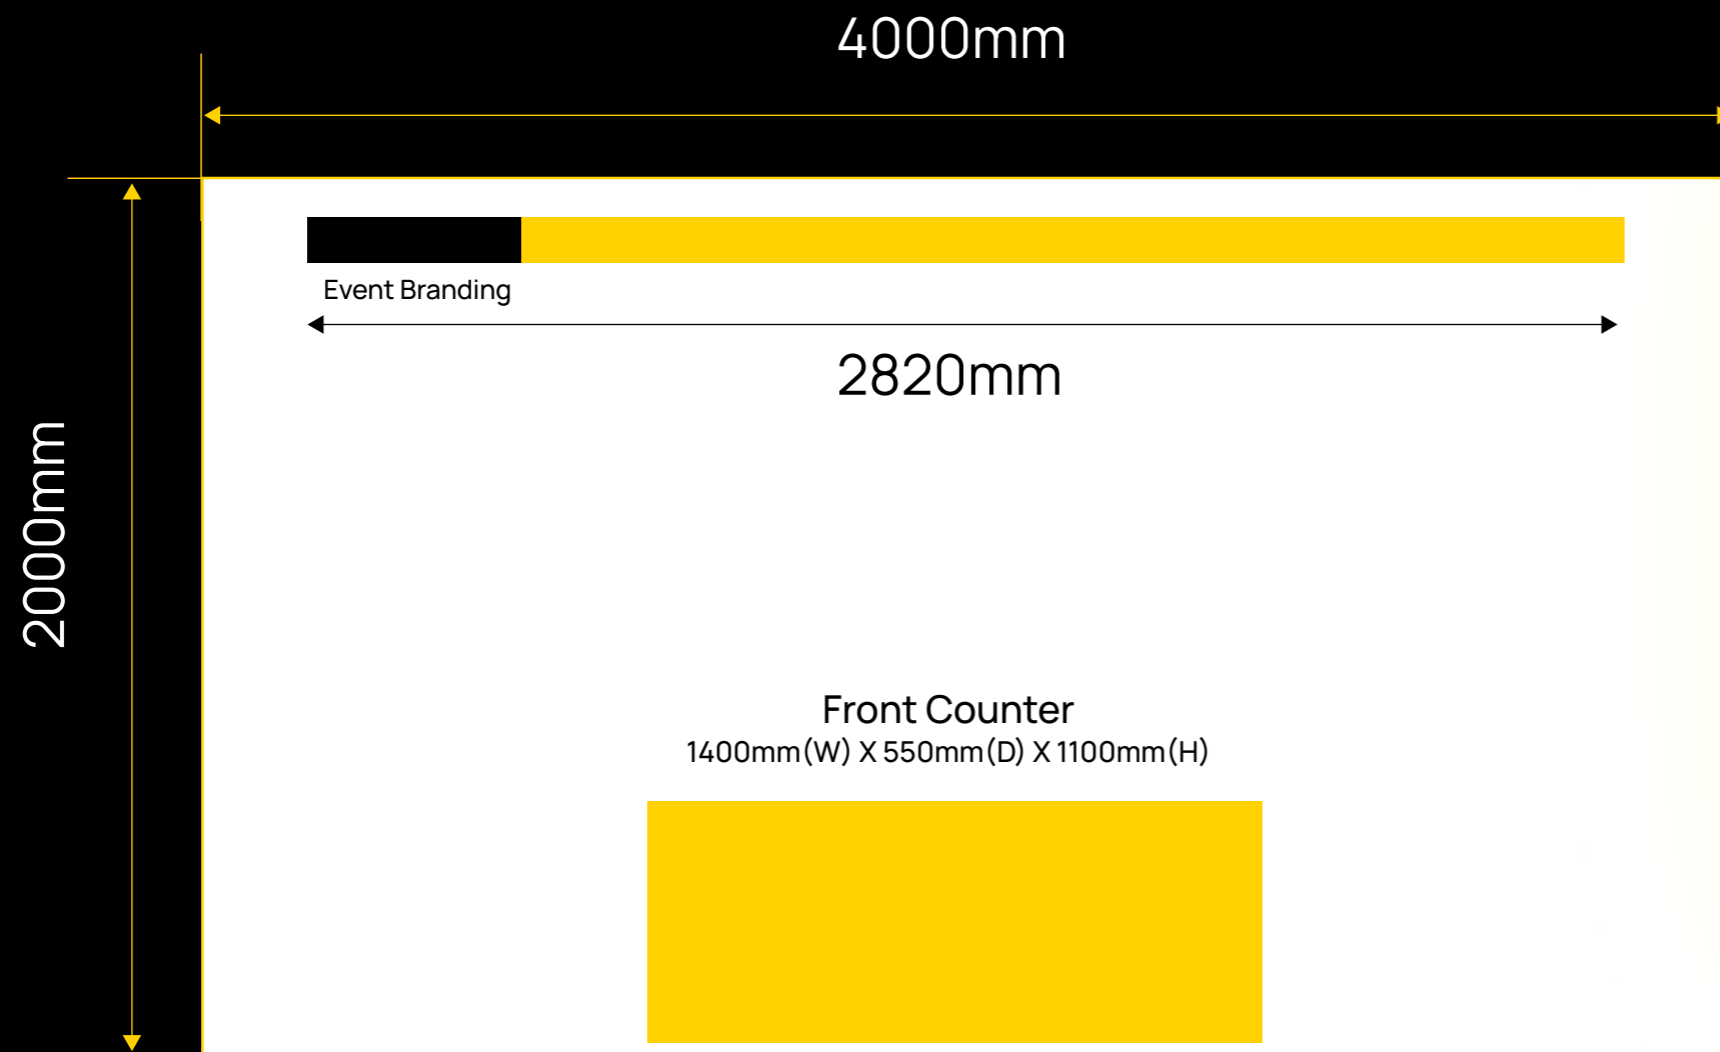

Lorem ipsum dolor sit amet ipsum dolor sit
amet consectetur adipiscing nonummy co
dolor sit euismod tincidunt.

[website.com](#)

LOGO

Silver

Each Booth

990(W) x 2500(H) mm back wall with stem lights

700mm(W) X 550mm(D) X 1100mm(H) locking counter with event branding and your logo

Gold

Gold

Each Booth

2500(W) x 2500(H) mm
back wall with stem lights

940mm(W) X 410mm(D) X
980(H) locking counter with
event branding and your logo

Platinum

Platinum

Each Booth

2820(W) x 2500(H)mm
back wall with stem lights

1400mm(W) X 550mm(D)
X 1100mm(H) locking
counter with event
branding and your logo

Diamond

Diamond

Each Booth

(2x) 2820 (W) x 2500 (H) mm
back wall with stem lights

1527 (W) x 410 (D) x 980 (H)
locking counter with event
branding and your logo

Back wall counters along
both back walls

Print Guidelines

File Layout

- Please supply all used images, drawings and outline all fonts
- Please make sure all colours are CMYK. (No spots or RGB)
- No compression of files