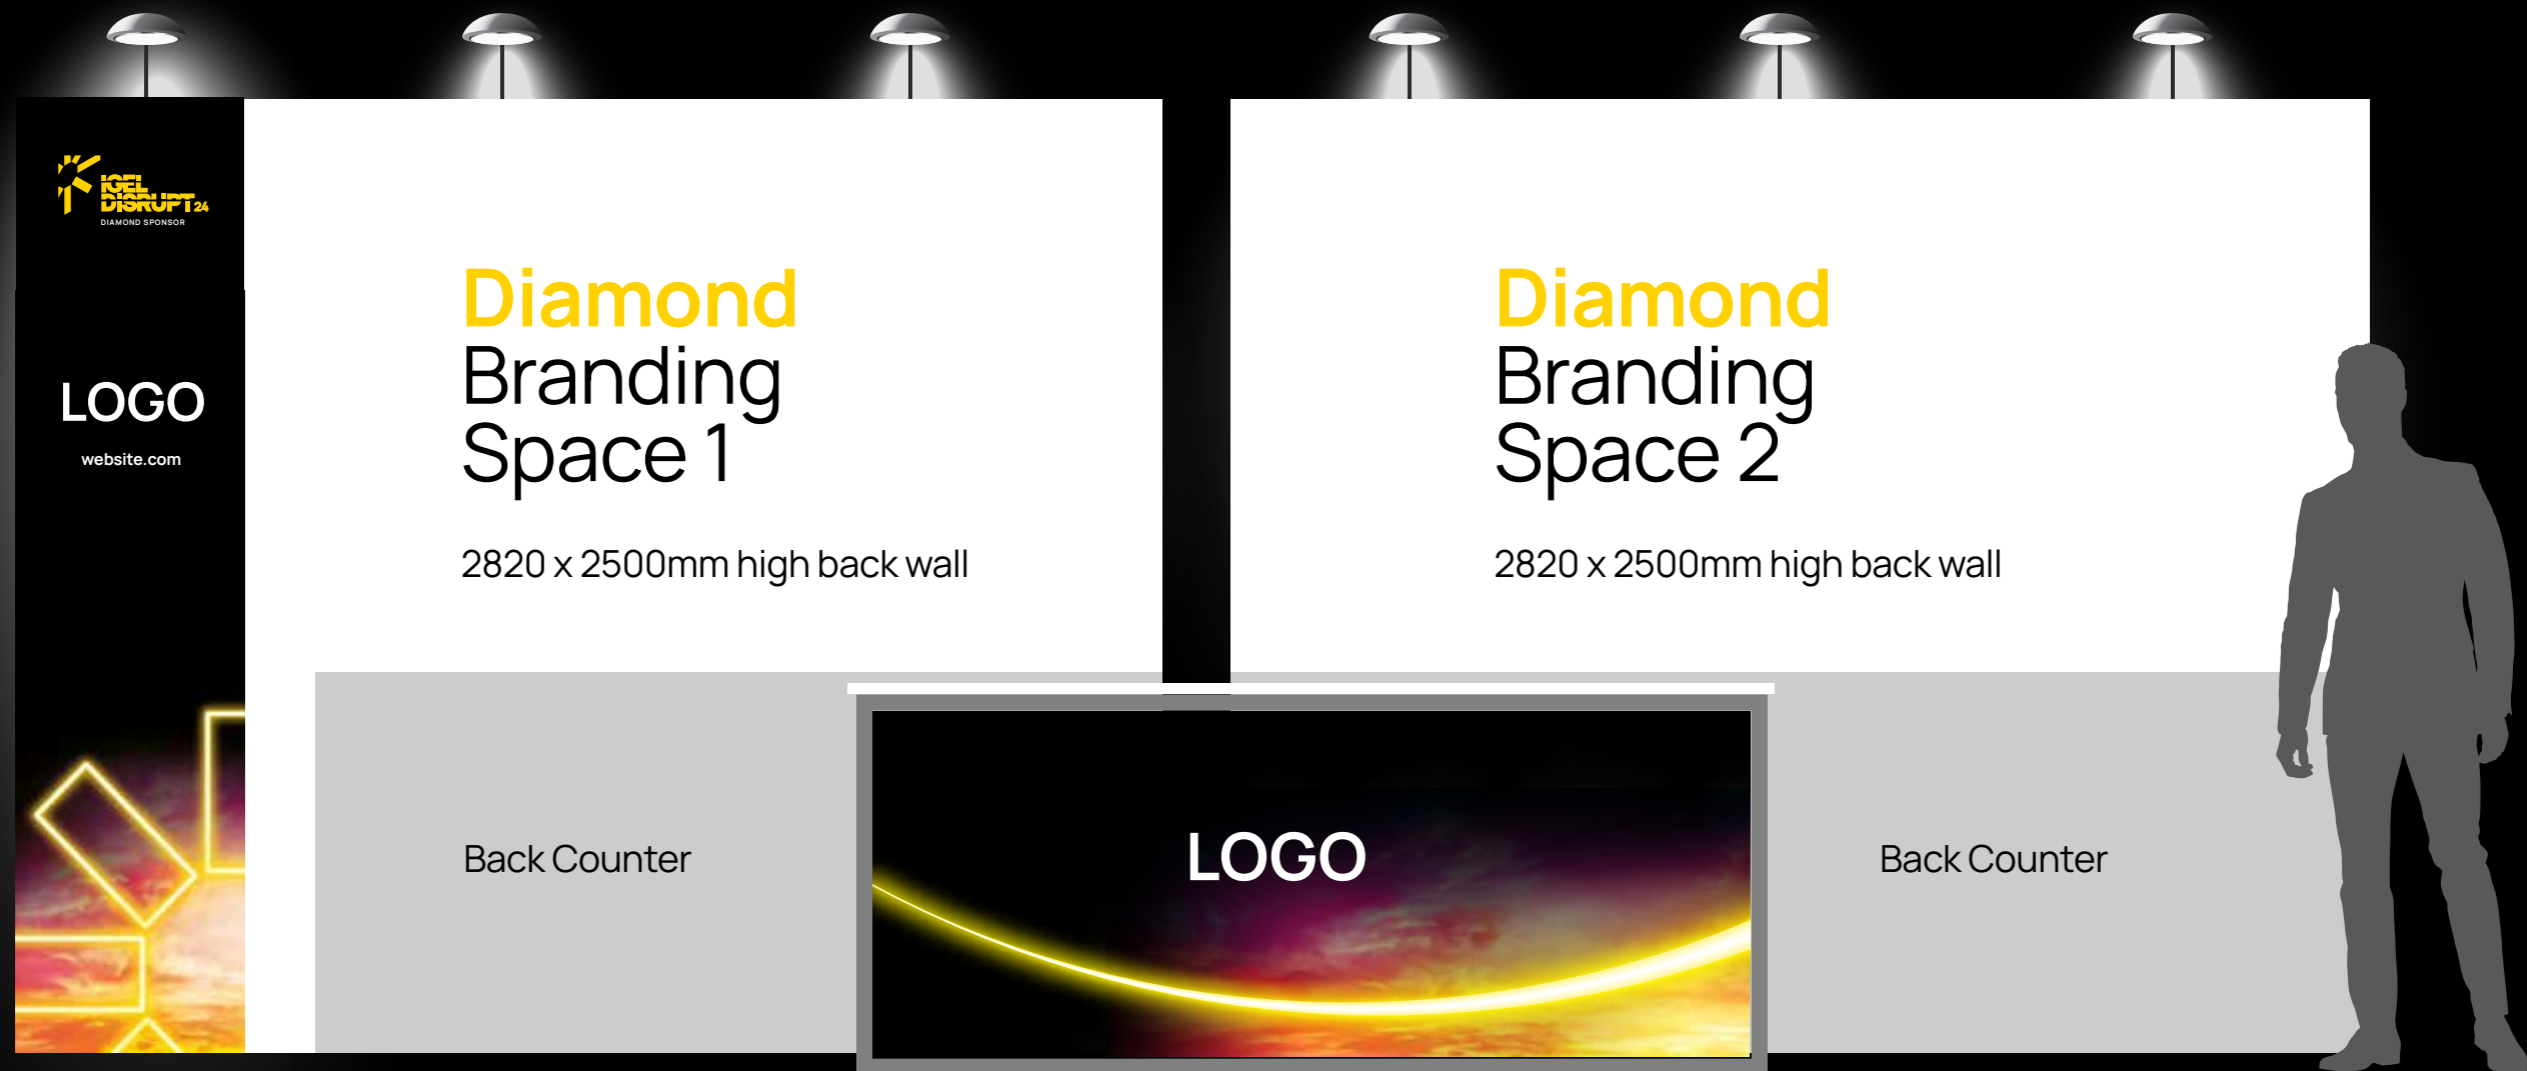

Lorem ipsum dolor sit amet ipsum dolor sit
amet consectetur adipiscing nonummy co
dolor sit euismod tincidunt.

[website.com](#)

LOGO

Silver

Each Booth

990(W) x 2500(H) mm back wall with stem lights

700mm(W) X 550mm(D) X 1100mm(H) locking counter with event branding and your logo

Gold

Gold

Each Booth

2500(W) x 2500(H) mm
back wall with stem lights

940mm(W) X 410mm(D) X
980(H) locking counter with
event branding and your logo

Platinum

Platinum

Each Booth

2820(W) x 2500(H)mm
back wall with stem lights

1400mm(W) X 550mm(D)
X 1100mm(H) locking
counter with event
branding and your logo

Diamond

Diamond

Each Booth

(2x) 2820 (W) x 2500 (H) mm
back wall with stem lights

1527 (W) x 410 (D) x 980 (H)
locking counter with event
branding and your logo

Back wall counters along
both back walls

Print Guidelines

File Layout

- Please supply all used images, drawings and outline all fonts
- Please make sure all colours are CMYK. (No spots or RGB)
- No compression of files