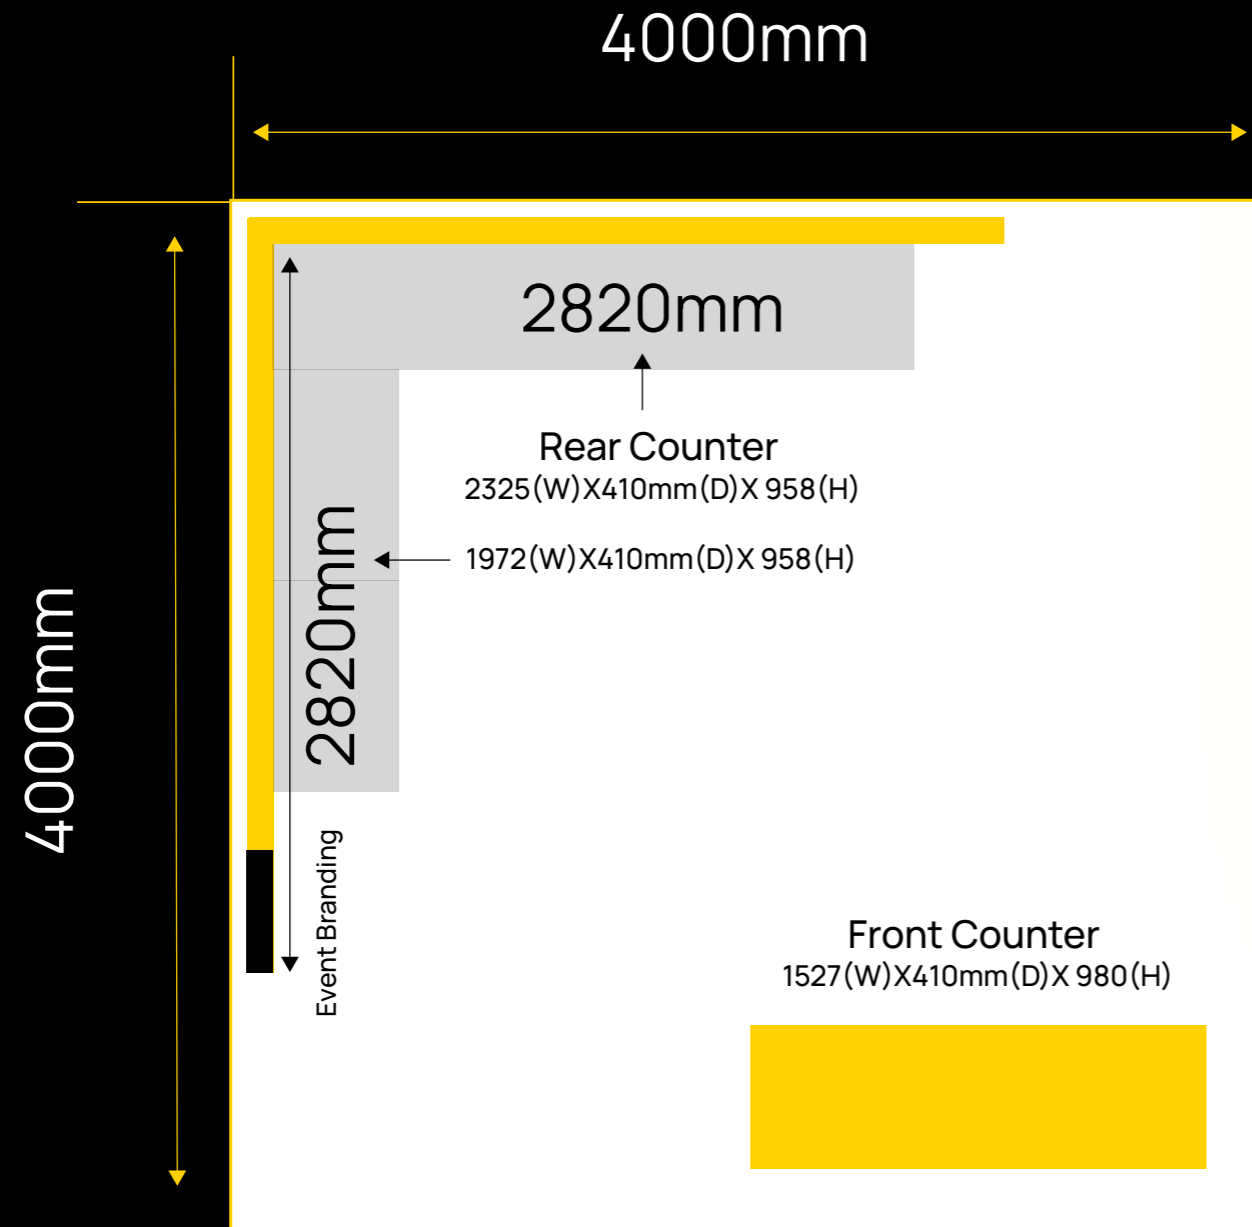

Lorem ipsum dolor sit amet ipsum dolor sit
amet consectetur adipiscing nonummy co
dolor sit euismod tincidunt.

[website.com](#)

LOGO

Silver

Each Booth

990(W) x 2500(H) mm back wall with stem lights

700mm(W) X 550mm(D) X 1100mm(H) locking counter with event branding and your logo

Gold

Gold

Each Booth

2500(W) x 2500(H) mm
back wall with stem lights

940mm(W) X 410mm(D) X
980(H) locking counter with
event branding and your logo

Platinum

Platinum

Each Booth

2820(W) x 2500(H)mm
back wall with stem lights

1400mm(W) X 550mm(D)
X 1100mm(H) locking
counter with event
branding and your logo

Diamond

Diamond

Each Booth

(2x) 2820 (W) x 2500 (H) mm
back wall with stem lights

1527 (W) x 410 (D) x 980 (H)
locking counter with event
branding and your logo

Back wall counters along
both back walls

Print Guidelines

File Layout

- Please supply all used images, drawings and outline all fonts
- Please make sure all colours are CMYK. (No spots or RGB)
- No compression of files