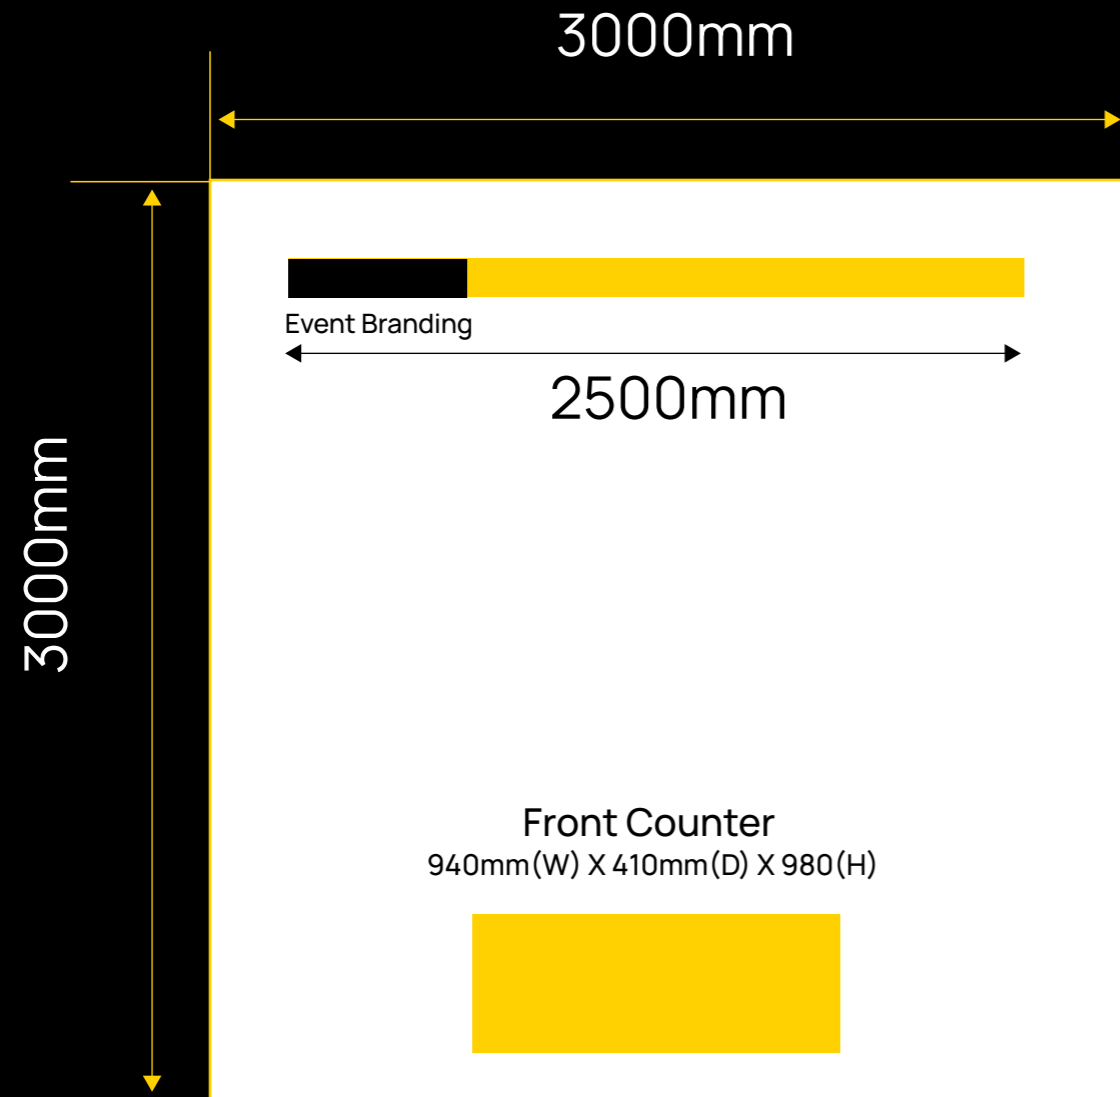

Lorem ipsum dolor sit amet ipsum dolor sit
amet consectetur adipiscing nonummy co
dolor sit euismod tincidunt.

[website.com](#)

LOGO

Silver

Each Booth

990(W) x 2500(H) mm back wall with stem lights

700mm(W) X 550mm(D) X 1100mm(H) locking counter with event branding and your logo

Gold

Gold

Each Booth

2500(W) x 2500(H) mm
back wall with stem lights

940mm(W) X 410mm(D) X
980(H) locking counter with
event branding and your logo

Platinum

Platinum

Each Booth

2820(W) x 2500(H)mm
back wall with stem lights

1400mm(W) X 550mm(D)
X 1100mm(H) locking
counter with event
branding and your logo

Diamond

Diamond

Each Booth

(2x) 2820 (W) x 2500 (H) mm
back wall with stem lights

1527 (W) x 410 (D) x 980 (H)
locking counter with event
branding and your logo

Back wall counters along
both back walls

Print Guidelines

File Layout

- Please supply all used images, drawings and outline all fonts
- Please make sure all colours are CMYK. (No spots or RGB)
- No compression of files