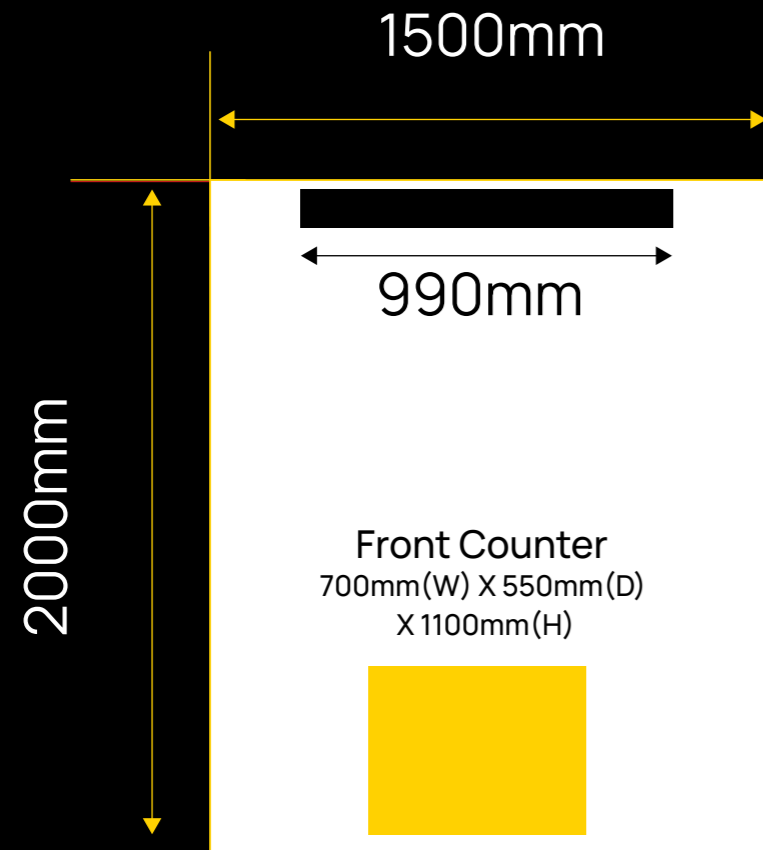

Lorem ipsum dolor sit amet ipsum dolor sit
amet consectetur adipiscing nonummy co
dolor sit euismod tincidunt.

[website.com](#)

LOGO

Silver

Each Booth

990(W) x 2500(H) mm back wall with stem lights

700mm(W) X 550mm(D) X 1100mm(H) locking counter with event branding and your logo

Gold

Gold

Each Booth

2500(W) x 2500(H) mm
back wall with stem lights

940mm(W) X 410mm(D) X
980(H) locking counter with
event branding and your logo

Platinum

Platinum

Each Booth

2820(W) x 2500(H)mm
back wall with stem lights

1400mm(W) X 550mm(D)
X 1100mm(H) locking
counter with event
branding and your logo

Diamond

Diamond

Each Booth

(2x) 2820 (W) x 2500 (H) mm
back wall with stem lights

1527 (W) x 410 (D) x 980 (H)
locking counter with event
branding and your logo

Back wall counters along
both back walls

Print Guidelines

File Layout

- Please supply all used images, drawings and outline all fonts
- Please make sure all colours are CMYK. (No spots or RGB)
- No compression of files