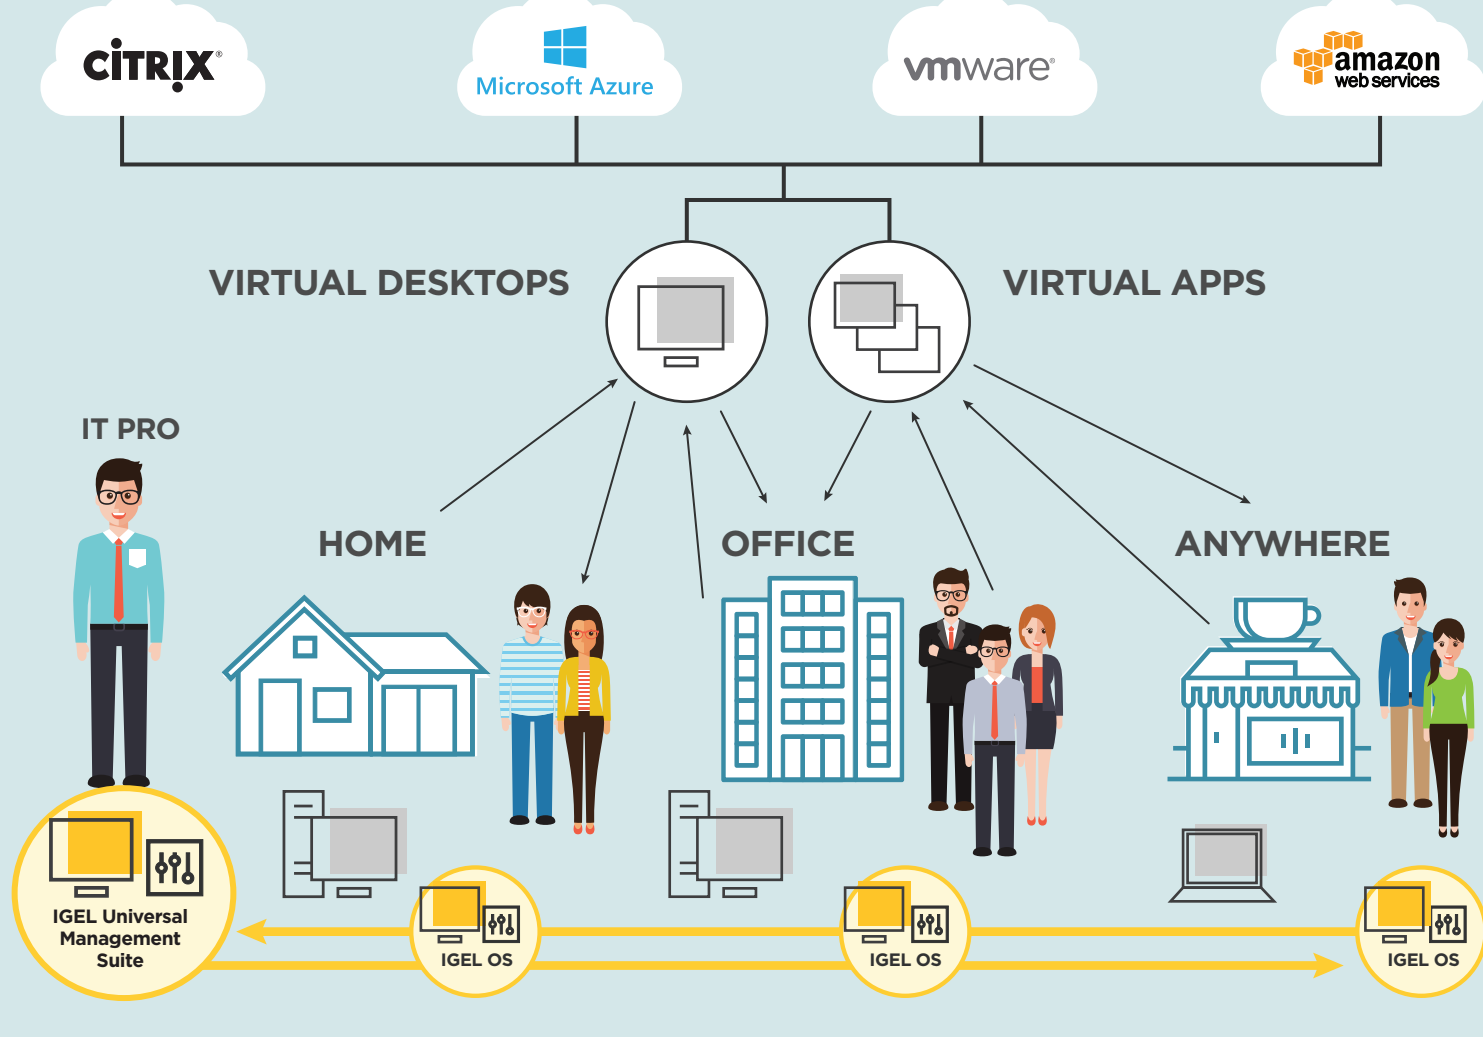

SAVE TIME, REDUCE COSTS, AND ENHANCE SECURITY WITH IGEL OS

BRING THE POWER OF LINUX TO YOUR ENDPOINTS

LIGHTWEIGHT

SECURE

FLEXIBLE

Built on a secure Linux foundation, IGEL OS is a lightweight, modular endpoint operating system that is purpose-built for cloud workspaces.

USE ANY COMBINATION OF VDI AND DaaS PLATFORMS

Dynamic, policy-based device configuration and the IGEL Cloud Gateway enable zero-touch deployment and a high-fidelity experience from any location.

OPTIMIZE USER EXPERIENCE

REDUCE THE ENDPOINT ATTACK SURFACE

IGEL OS is a read-only operating system that minimizes endpoint security risk.

MODULAR ARCHITECTURE

Deliver only the necessary components to endpoints

PROACTIVE SECURITY UPDATES

IGEL OS IS THE SIMPLE, SMART, AND SECURE WAY TO DEPLOY, MANAGE, AND CONTROL ENDPOINTS.

USING IGEL OS:

- Reduces endpoint hardware costs
- Optimizes user experience
- Improves IT efficiency
- Enhances security